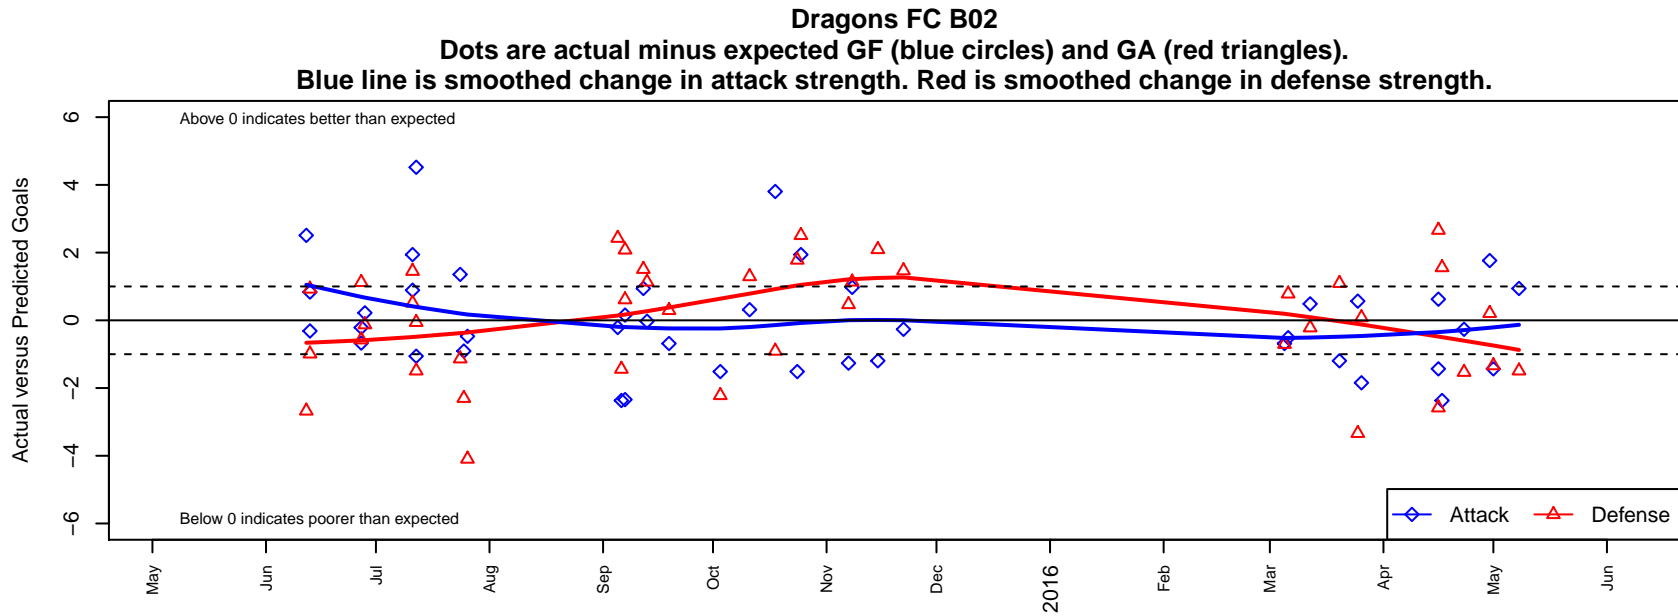

## Dragons FC B02

Dragons FC  
 Seattle, WA  
 B02 total strength=998  
 attack=2.74 defense=1.44  
 fall league = PSPL WSPL U13  
 spr league = Spr PSPL SuperLeague U13  
 notes= SU S Black;

alt names used:  
 Dragons FC BU13  
 Dragons BU13  
 DRAGONS FC BU13  
 Dragons FC BU13  
 Dragons FC BU13  
 DRAGONS FC B02 (WA)

**attack and defense variance (black dot)  
relative to other teams  
and top 10 in region**

**attack and defense rating  
relative to others at age  
and all opponents in last 13 months**

**Performance relative to 13 month average**