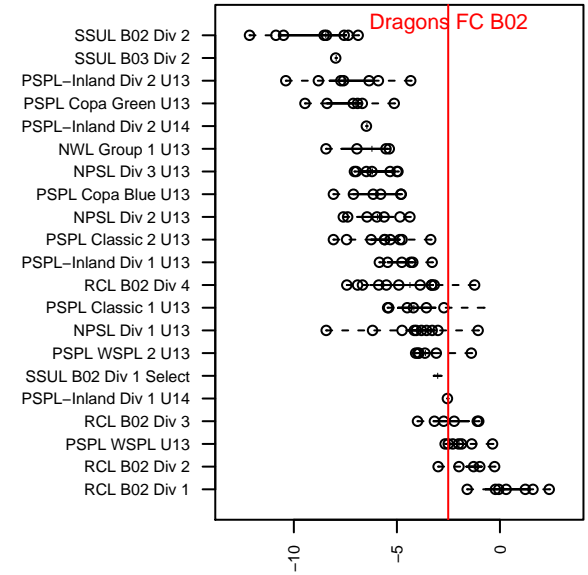

## Dragons FC B02

Dragons FC  
 Seattle, WA  
 B02 total strength=998  
 attack=2.74 defense=1.44  
 fall league = PSPL WSPL U13  
 spr league = Spr PSPL SuperLeague U13  
 notes= SU S Black;

alt names used:  
 Dragons FC BU13  
 Dragons BU13  
 DRAGONS FC BU13  
 Dragons FC BU13  
 Dragons FC BU13  
 DRAGONS FC B02 (WA)

**attack and defense variance (black dot)  
relative to other teams  
and top 10 in region**

**attack and defense rating  
relative to others at age  
and all opponents in last 13 months**

**Performance relative to 13 month average**